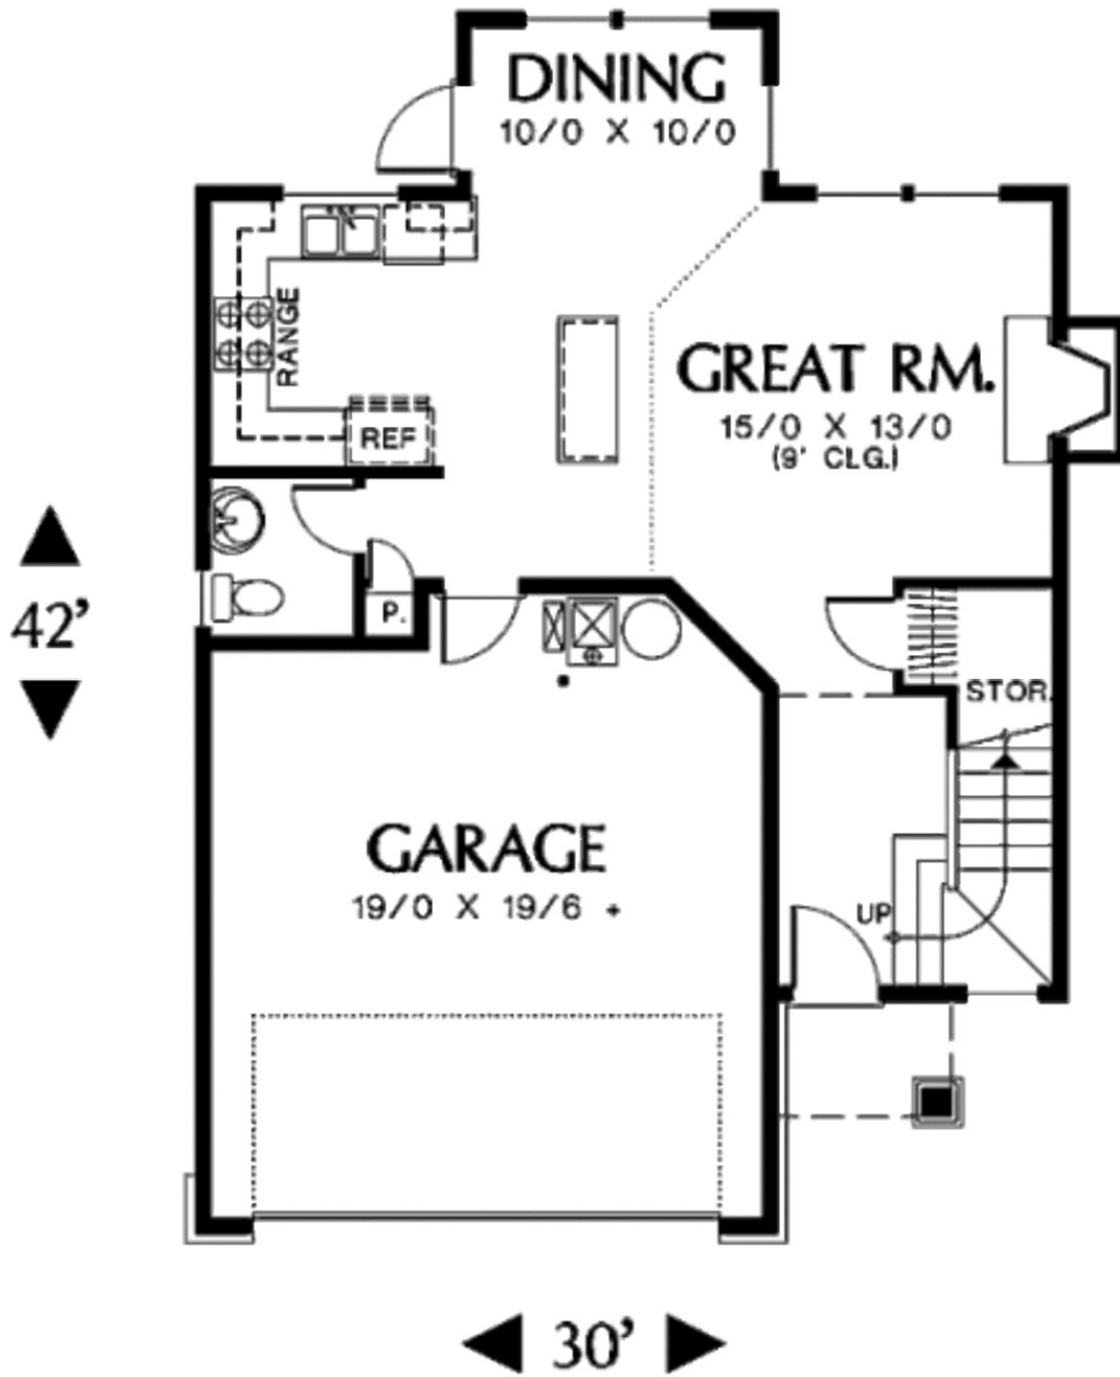

# Judah

STORIES	2
CEILING HT.	8'
GARAGE SQ. FT.	370 sf.
BEDROOM #	3
BATH#	2.5
SQ. FT. FLOOR PLAN	1,464 sf.
SQ. FT. TOTAL	1,464 sf.