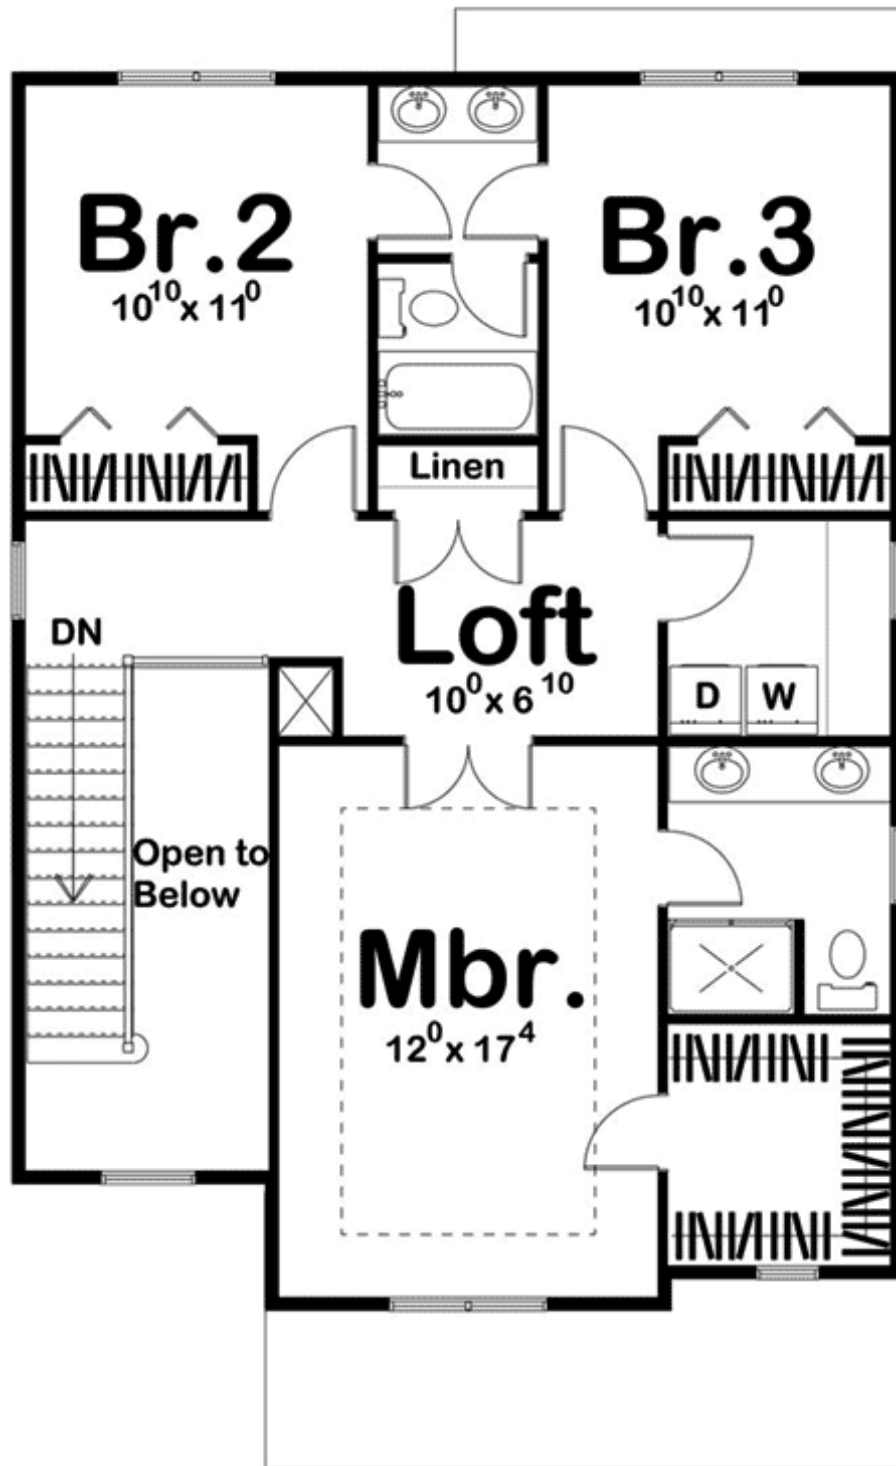

Jubilee

SECOND FLOOR

Betty Dawkins, Realtor & Marketing
Reliant Realty ERA Powered | Gallatin
Cell: (615) 519-0388
Office: (615) 859-7150
Email: bdawkins.reliant@gmail.com

dawkinscontractingllc@yahoo.com