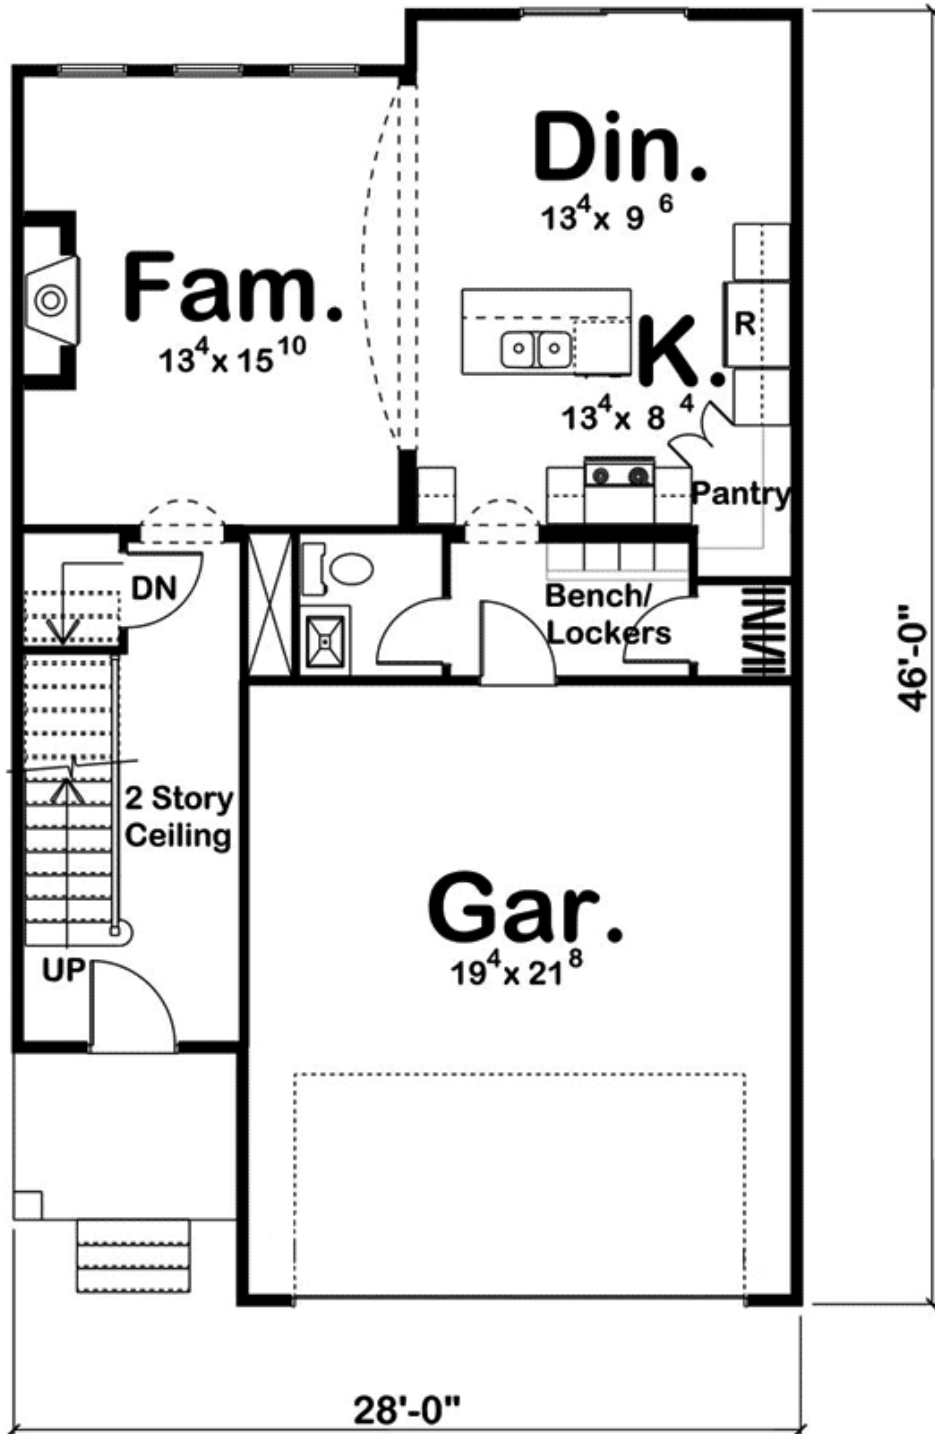

Jubilee

Jubilee

STORIES	2
CEILING HT. 1ST FLOOR	9'
CEILING HT. 2ND FLOOR	8'
GARAGE SQ. FT.	434 sf.
BEDROOM #	3
BATH#	2 1/2
SQ. FT. 1ST FLOOR	733sf
SQ. FT. 2ND FLOOR	912 sf
SQ. FT. TOTAL	1645 sf

FIRST FLOOR