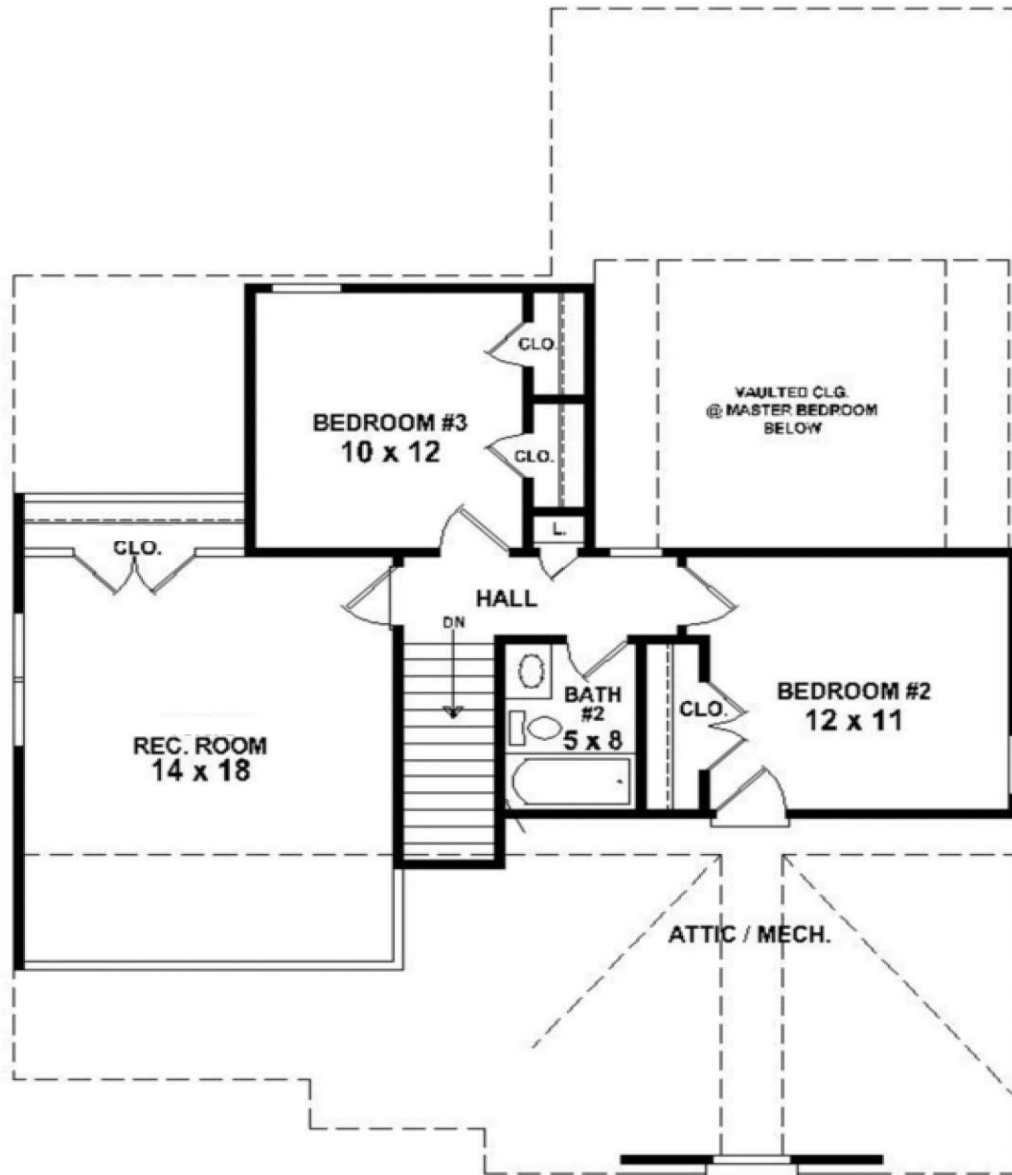

Jacob

Jacob

FIRST LEVEL FLOOR PLAN

STORIES	2
CEILING HT. 1ST FLOOR	9'
CEILING HT. 2ND FLOOR	8'
GARAGE SQ. FT.	428 sf.
BEDROOM #	3
BATH#	2 1/2
SQ. FT. 1ST FLOOR	1185 sf
SQ. FT. 2ND FLOOR	629 sf
SQ. FT. TOTAL	1814 sf

FIRST FLOOR

Jacob

SECOND LEVEL FLOOR PLAN

SECOND FLOOR

Betty Dawkins, Realtor & Marketing
Reliant Realty ERA Powered | Gallatin
Cell: (615) 519-0388
Office: (615) 859-7150
Email: bdawkins.reliant@ymail.com