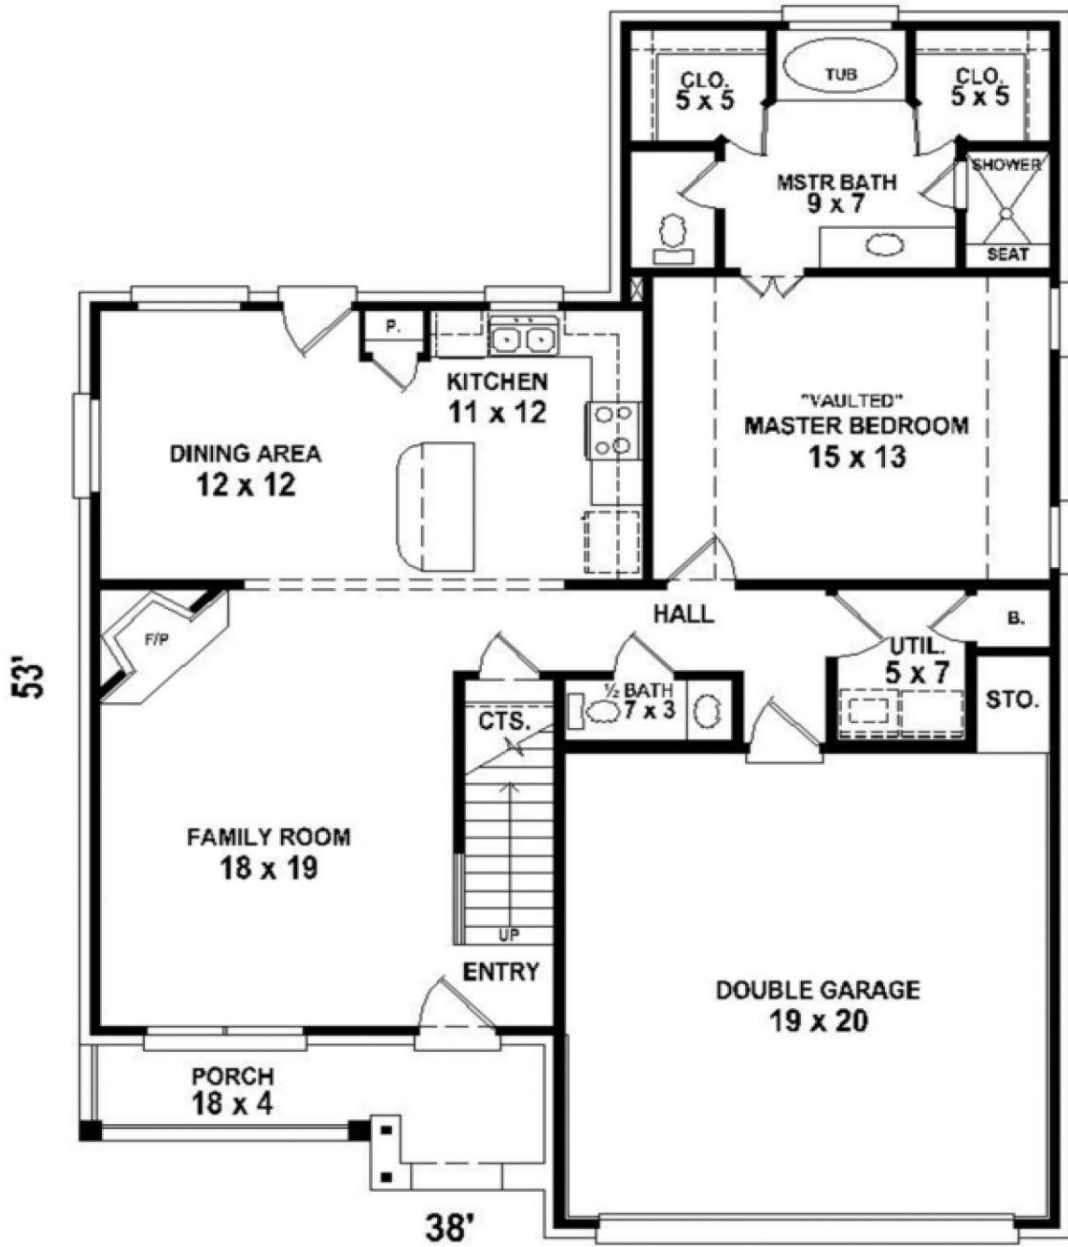

Jacob

Jacob

FIRST LEVEL FLOOR PLAN

STORIES	2
CEILING HT. 1ST FLOOR	9'
CEILING HT. 2ND FLOOR	8'
GARAGE SQ. FT.	428 sf.
BEDROOM #	3
BATH#	2 1/2
SQ. FT. 1ST FLOOR	1185 sf
SQ. FT. 2ND FLOOR	629 sf
SQ. FT. TOTAL	1814 sf

FIRST FLOOR

Jacob

SECOND LEVEL FLOOR PLAN

SECOND FLOOR

Betty Dawkins, Realtor & Marketing
Reliant Realty ERA Powered | Gallatin
Cell: (615) 519-0388
Office: (615) 859-7150
Email: bdawkins.reliant@ymail.com