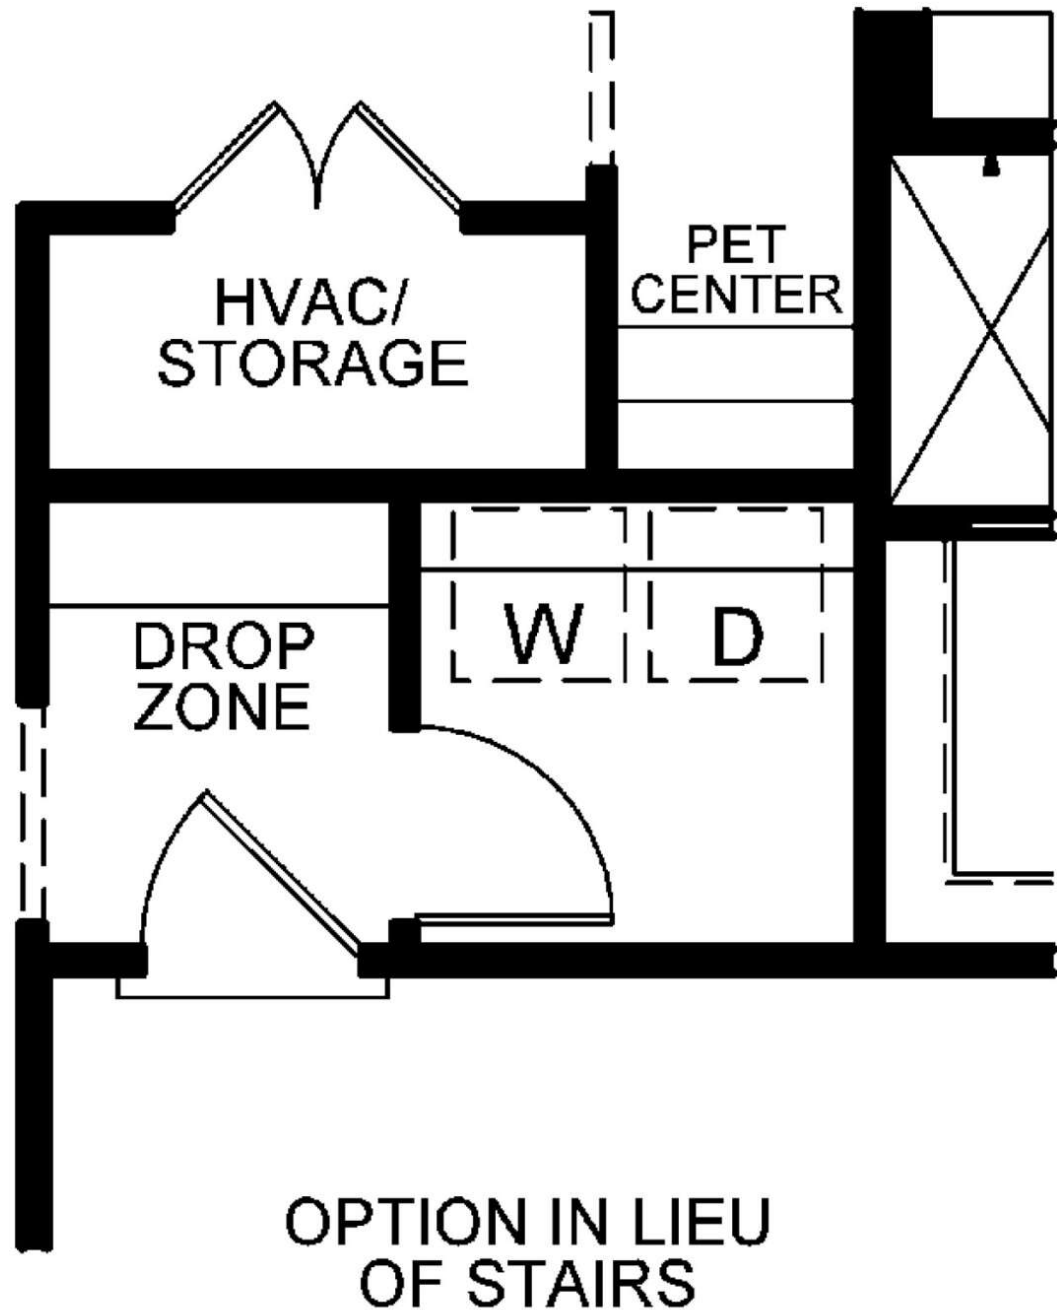

# Jonathan

STORIES	1
CEILING HT. 1ST FLOOR	9'
CEILING HT. 2ND FLOOR	n/a
GARAGE SQ. FT.	473 sf
BEDROOM #	3
BATH#	2
SQ. FT. 1ST FLOOR	1603 sf
SQ. FT. 2ND FLOOR	n/a
SQ. FT. TOTAL	1603 sf

## MAIN FLOOR

Jonathan