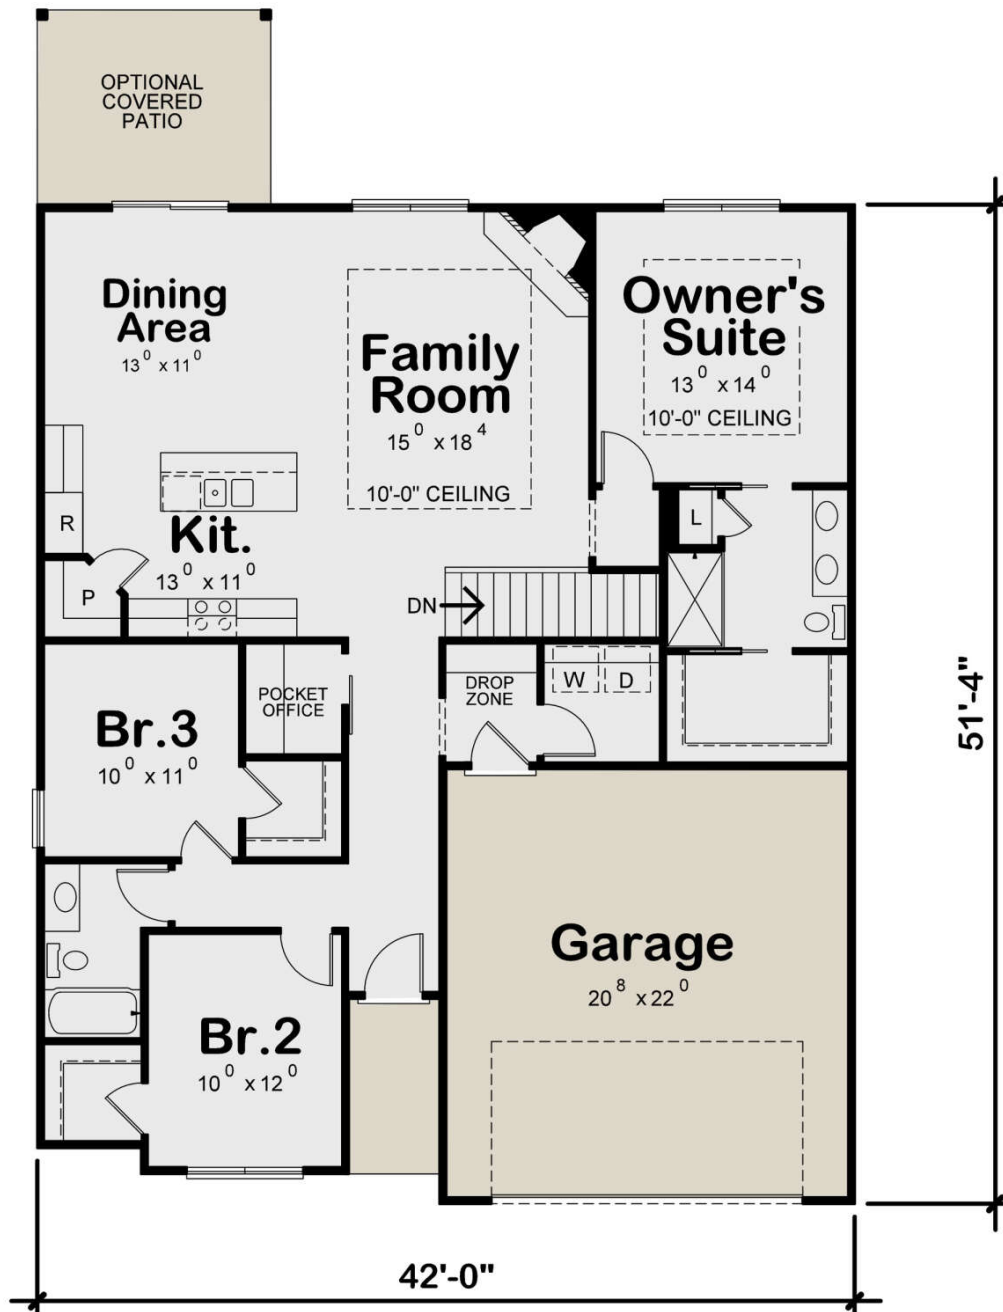

# Jonathan

STORIES	1
CEILING HT. 1ST FLOOR	9'
CEILING HT. 2ND FLOOR	n/a
GARAGE SQ. FT.	473 sf
BEDROOM #	3
BATH#	2
SQ. FT. 1ST FLOOR	1603 sf
SQ. FT. 2ND FLOOR	n/a
SQ. FT. TOTAL	1603 sf

## MAIN FLOOR

Jonathan