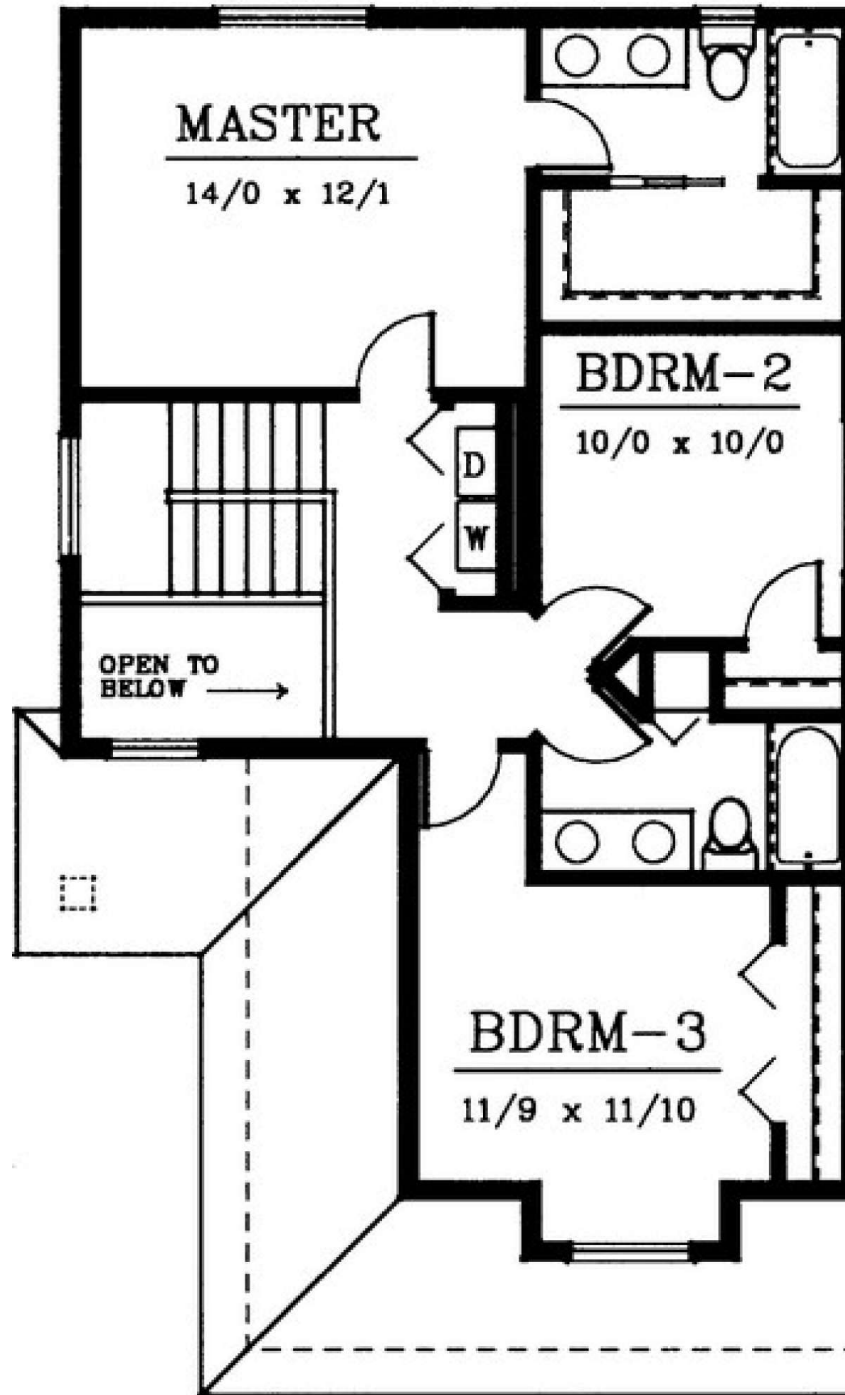

Nathan

SECOND FLOOR

Betty Dawkins, Realtor & Marketing
Reliant Realty ERA Powered | Gallatin
Cell: (615) 519-0388
Office: (615) 859-7150
Email: bdawkins.reliant@ymail.com

dawkinscontractingllc@yahoo.com