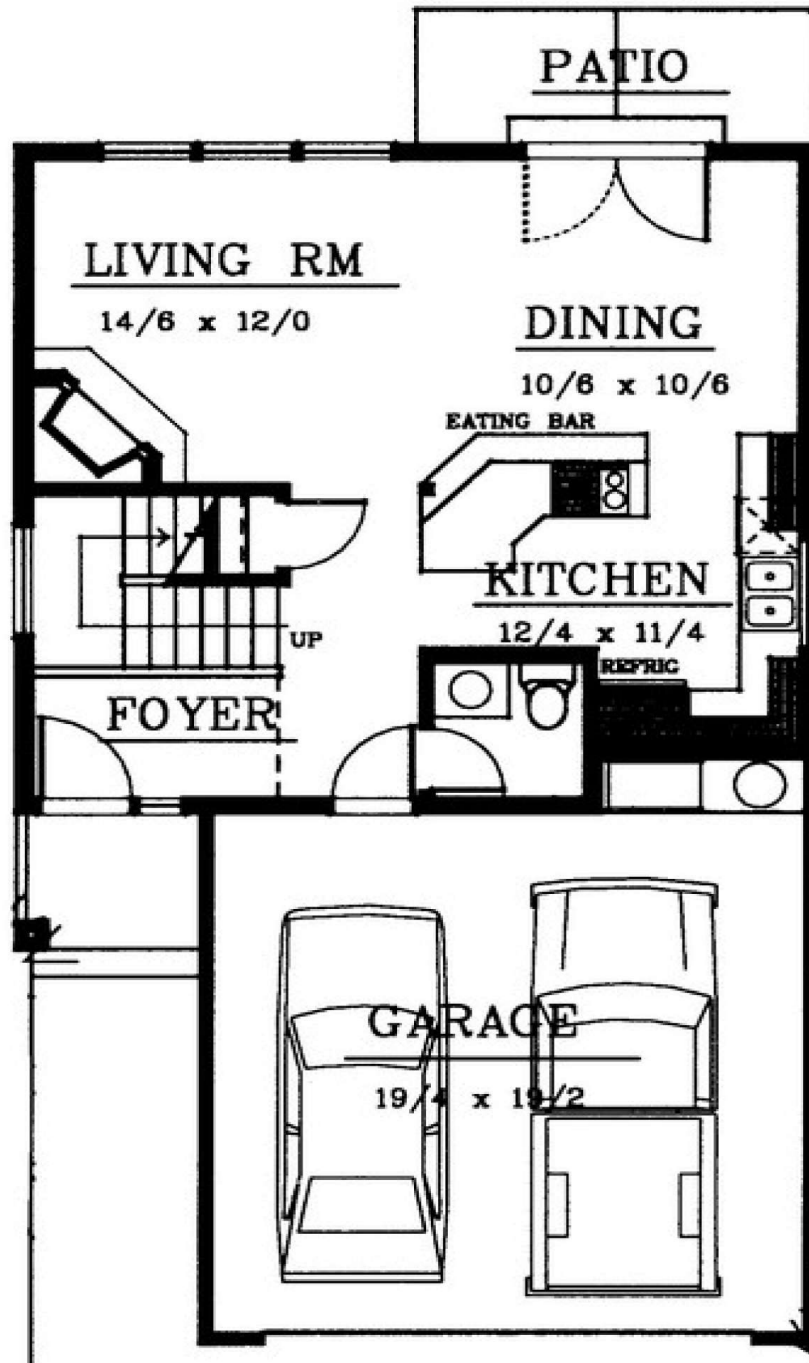

Nathan

Nathan

STORIES	2
CEILING HT. 1ST FLOOR	8'
CEILING HT. 2ND FLOOR	8'
GARAGE SQ. FT.	404 sf.
BEDROOM #	3
BATH#	2 1/2
SQ. FT. 1ST FLOOR	632 sf
SQ. FT. 2ND FLOOR	775 sf
SQ. FT. TOTAL	1398 sf

FIRST FLOOR