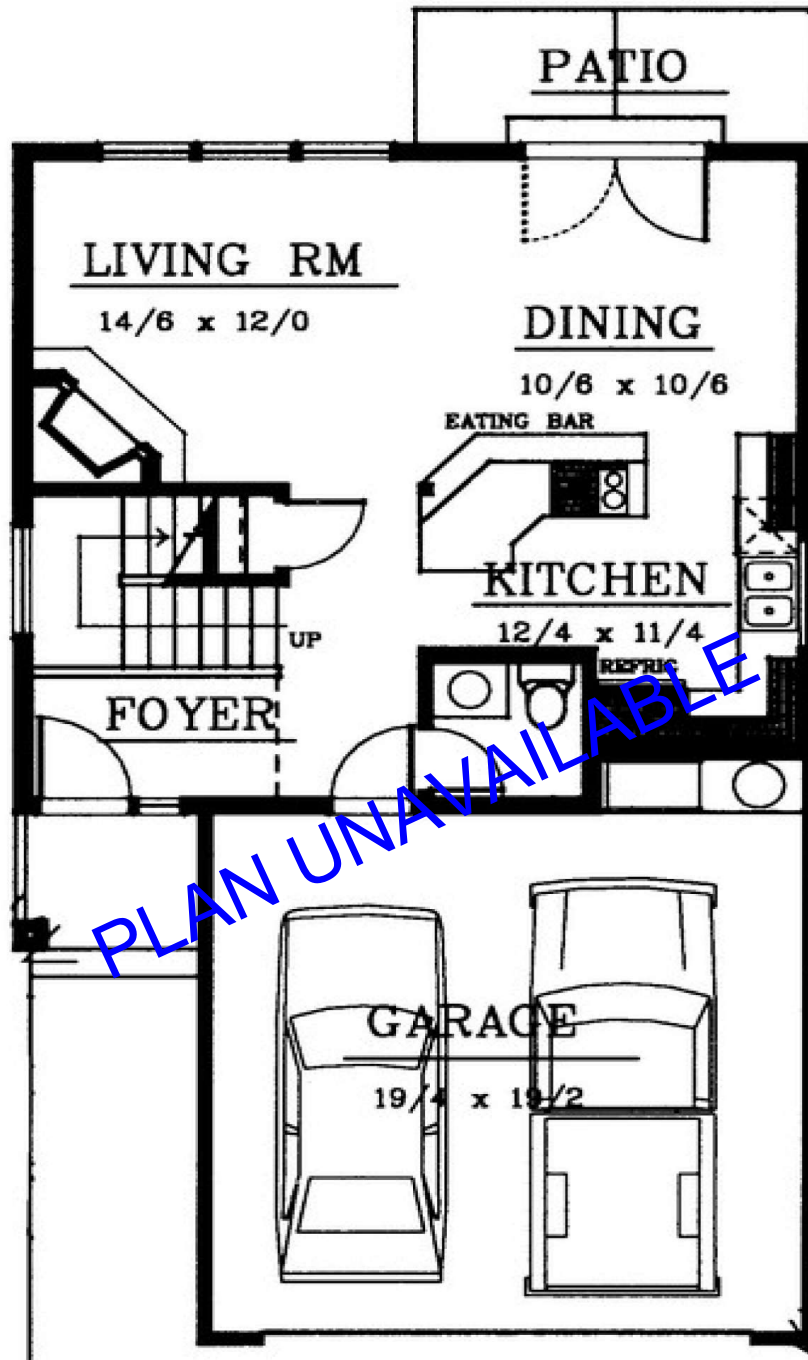

Nathan

Nathan

STORIES	2
CEILING HT. 1ST FLOOR	8'
CEILING HT. 2ND FLOOR	8'
GARAGE SQ. FT.	404 sf.
BEDROOM #	3
BATH#	2 1/2
SQ. FT. 1ST FLOOR	632 sf
SQ. FT. 2ND FLOOR	775 sf
SQ. FT. TOTAL	1398 sf

FIRST FLOOR