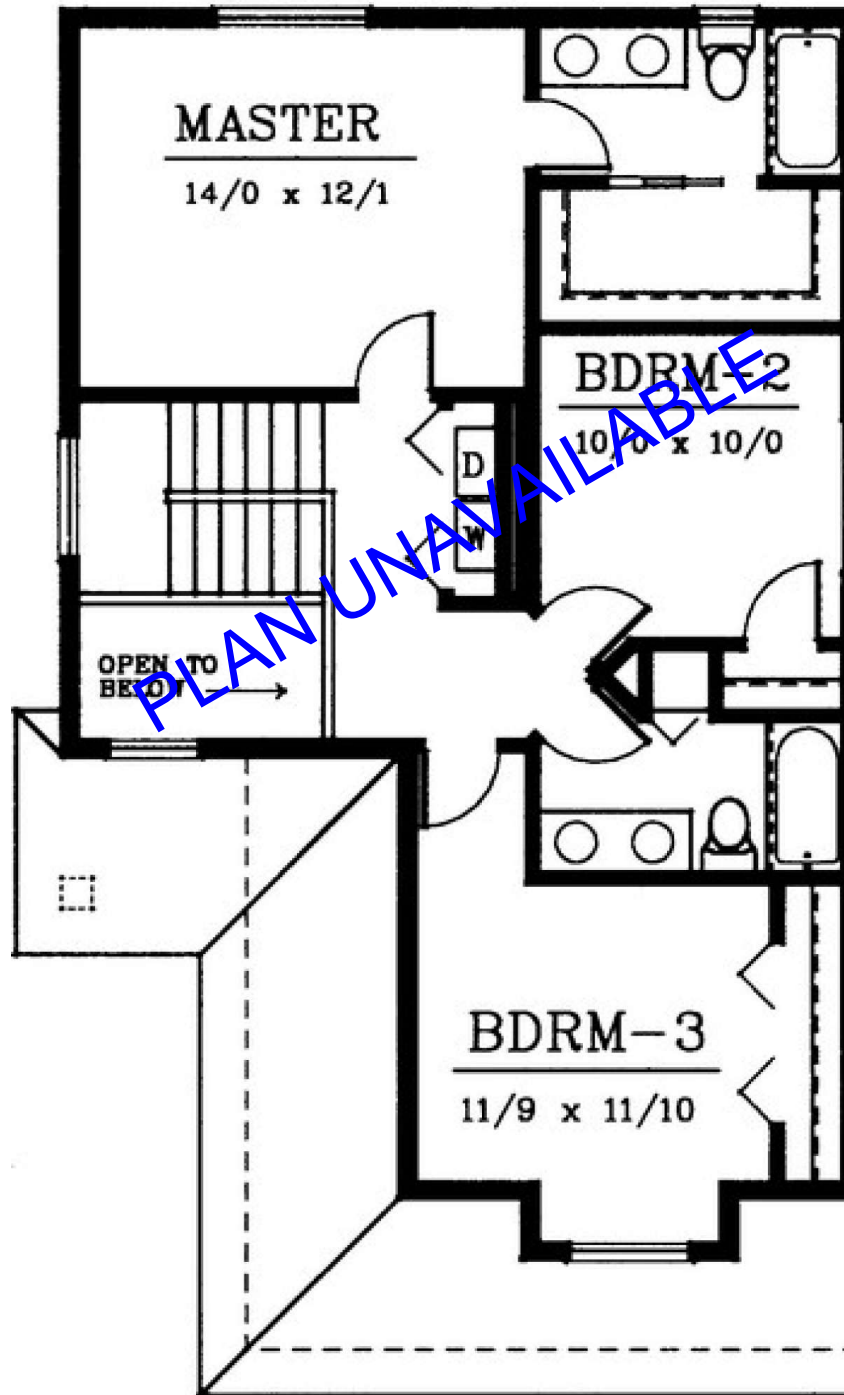

Nathan

SECOND FLOOR

Betty Dawkins, Realtor & Marketing
Reliant Realty ERA Powered | Gallatin
Cell: (615) 519-0388
Office: (615) 859-7150
Email: bdawkins.reliant@ymail.com

dawkinscontractingllc@yahoo.com