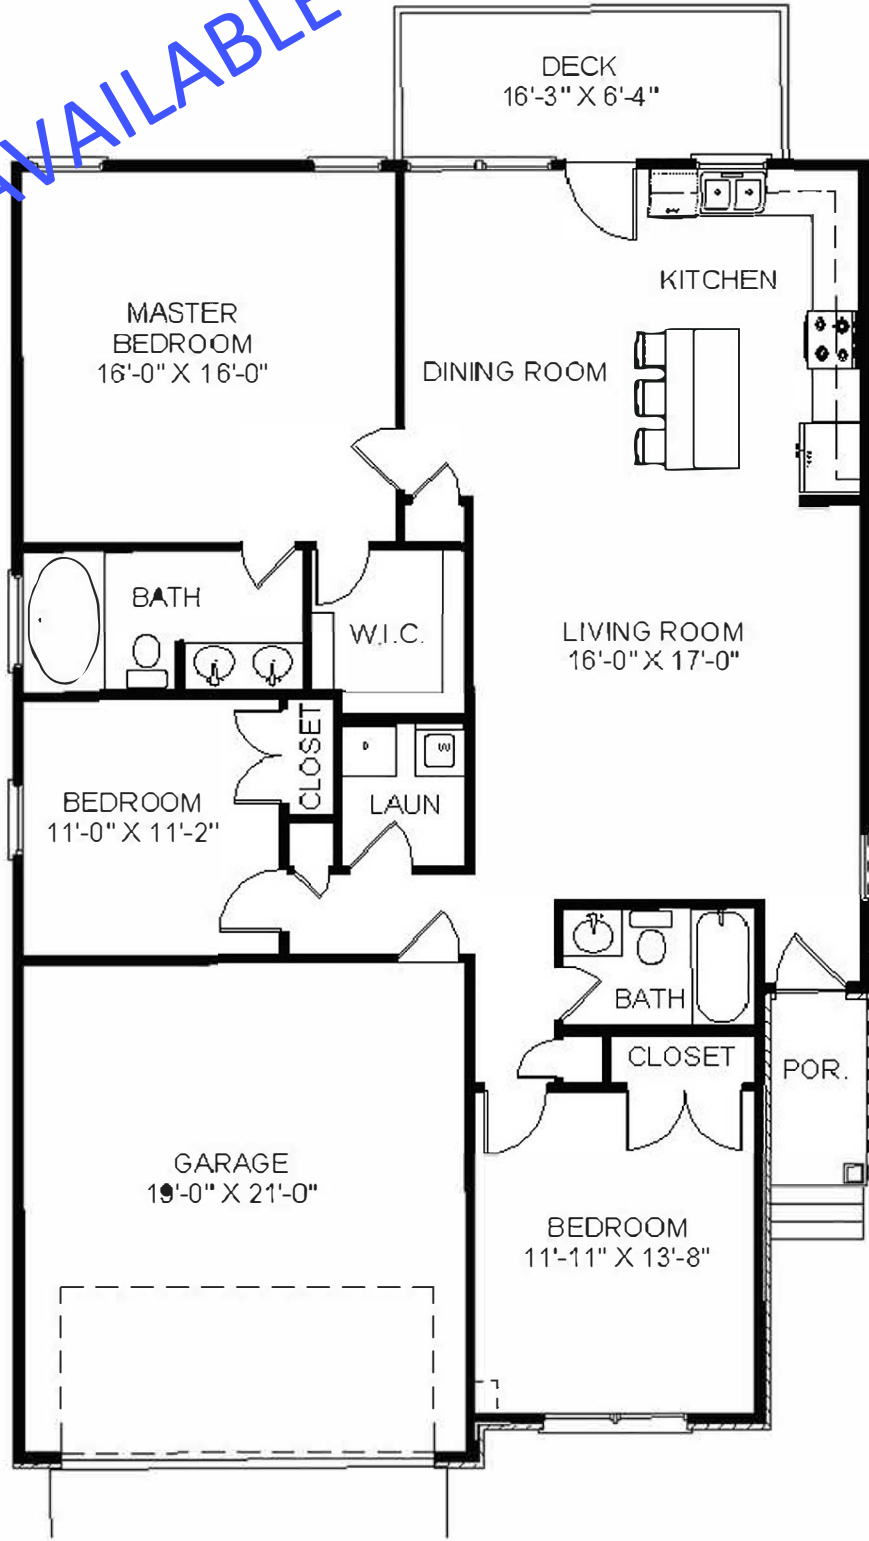

Moriah

Moriah

PLAN UNAVAILABLE

Floor Plan

STORIES	1
CEILING HT.	9'
GARAGE SQ. FT.	424 sf.
BEDROOM #	3
BATH#	2
SQ. FT. FLOOR PLAN	1386 s
SQ. FT. TOTAL	1386 s

Betty Dawkins, Realtor& Marketing
Reliant Realty ERA Powered | Gallatin
Cell: (615) 519-0388
Office: (615) 859-7150
Email: bdawkins.reliant@ymail.com