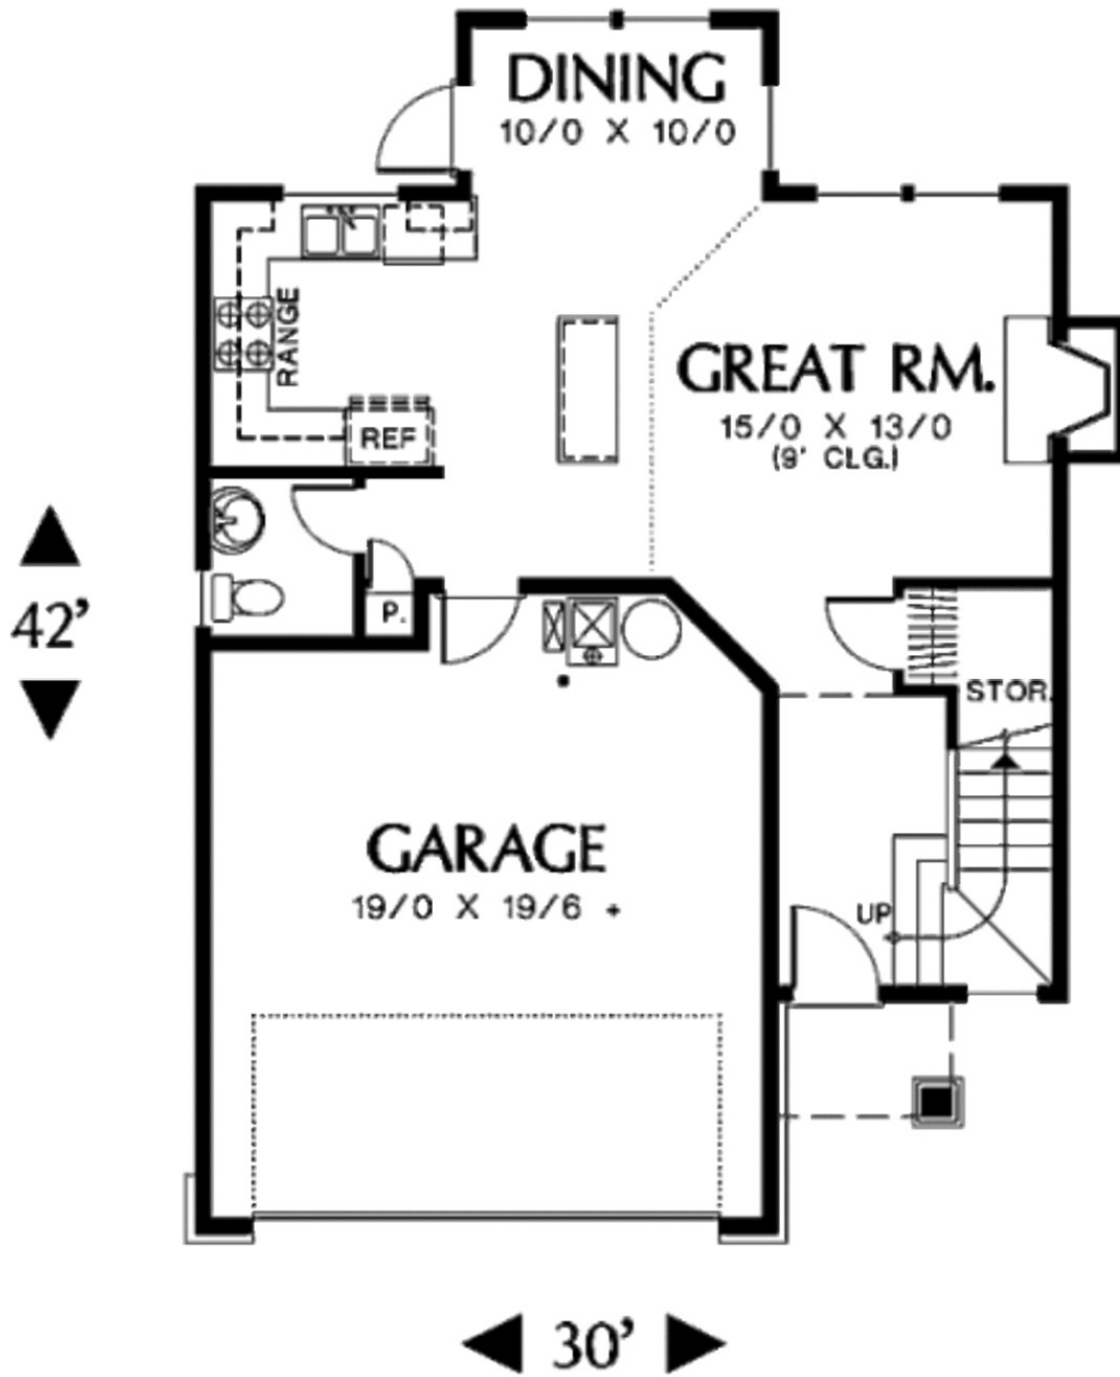

# Judah

STORIES	2
CEILING HT.	8'
GARAGE SQ. FT.	370 sf.
BEDROOM #	3
BATH#	2.5
SQ. FT. FLOOR PLAN	1,500 sf.
SQ. FT. TOTAL	1,500 sf.