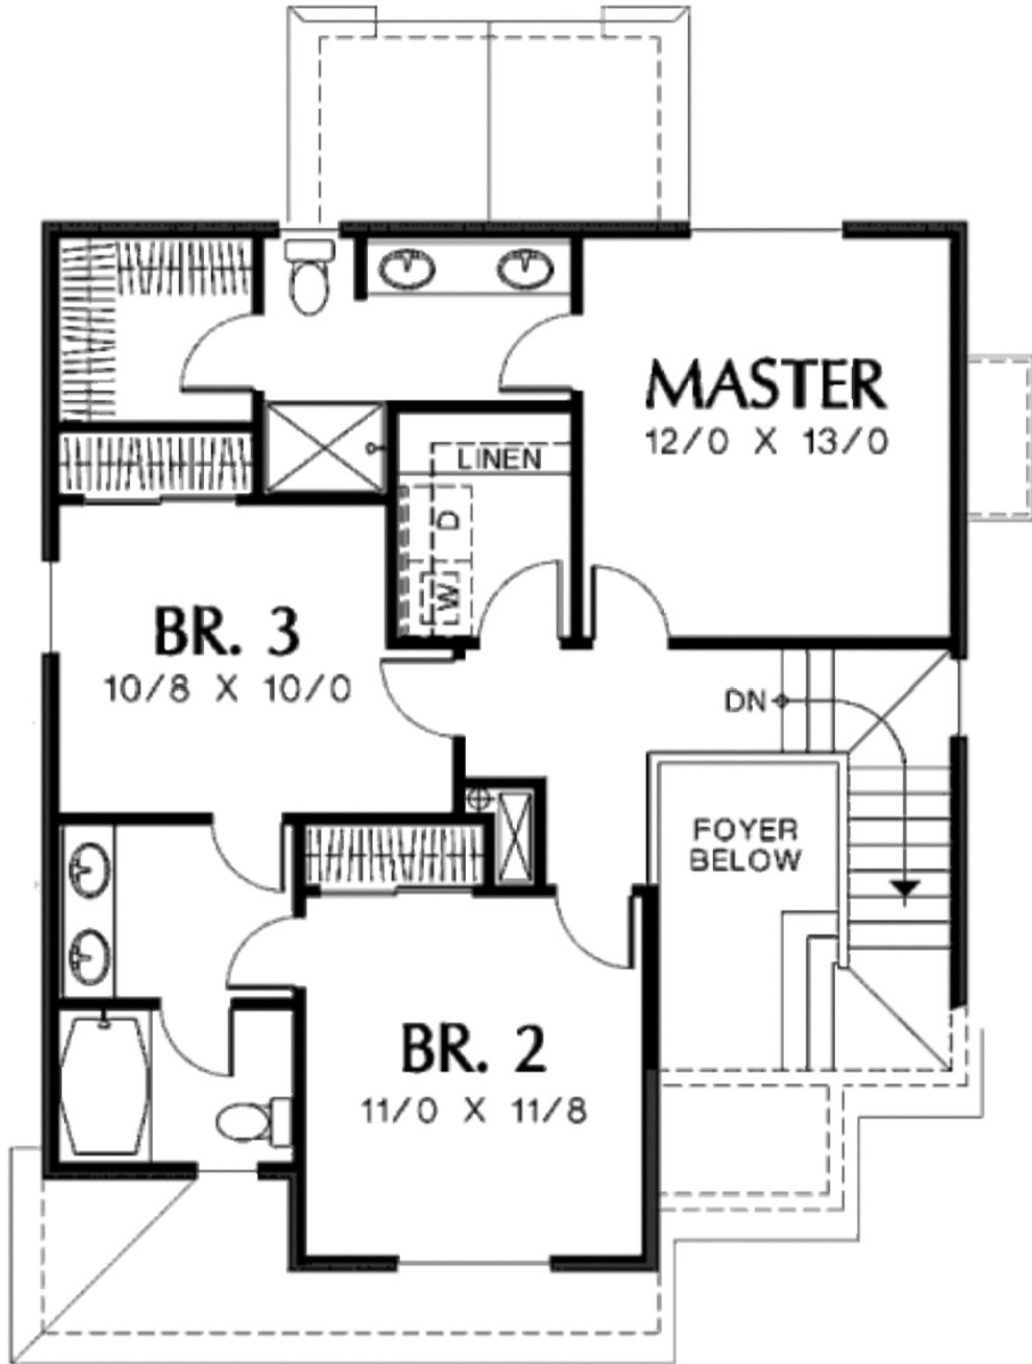

Second Floor

Betty Dawkins, Realtor, ABR, SFR, A-REO
Reliant Realty ERA Powered | Gallatin
Cell: (615) 519-0388
Office: (615) 859-7150
Email: bdawkins.reliant@ymail.com