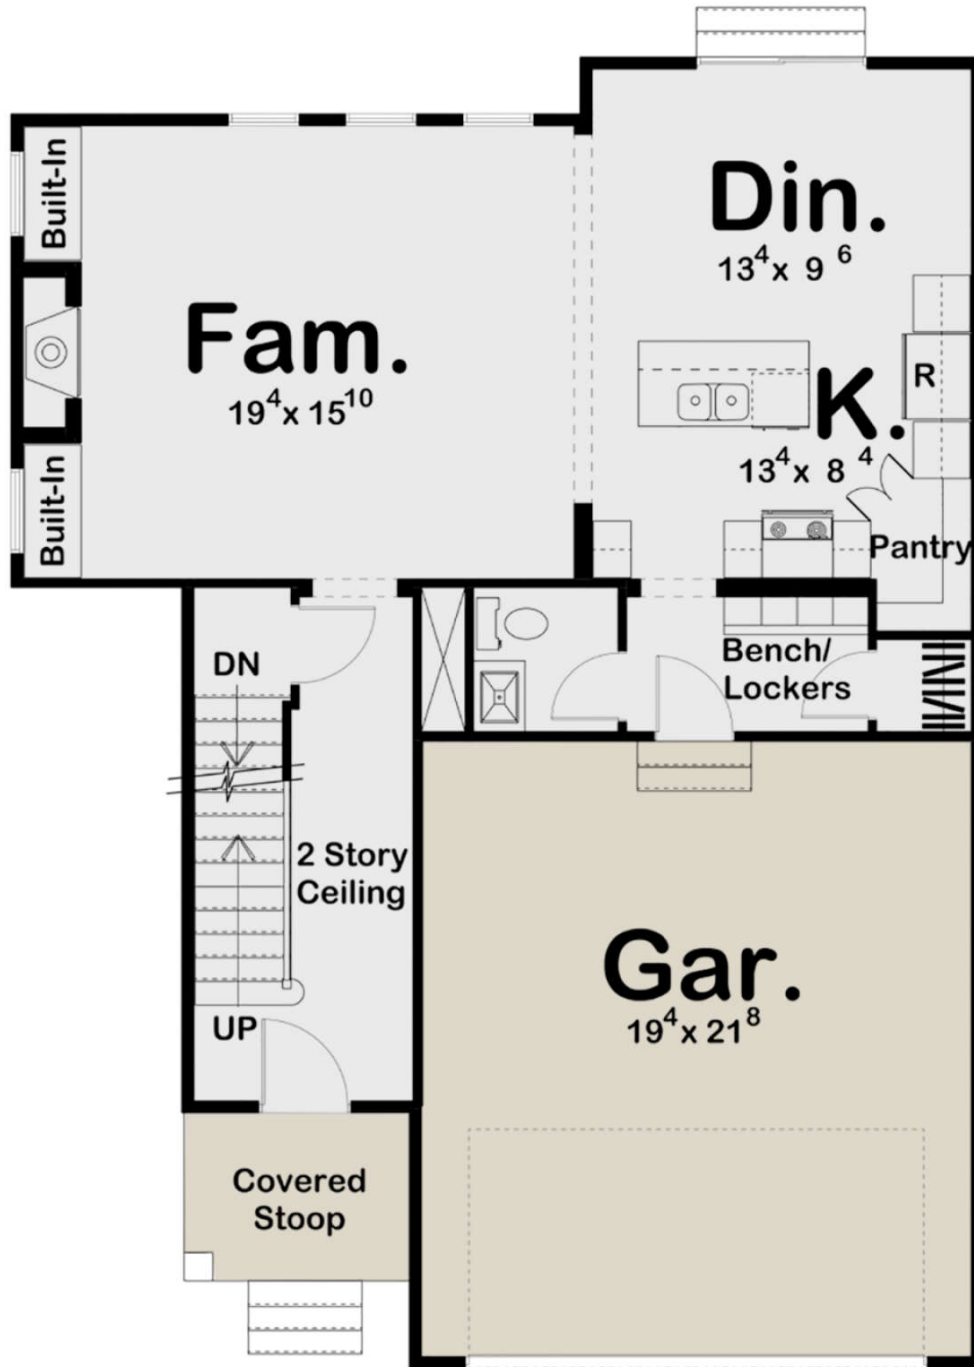

Hannah 2

Hannah 2

STORIES	2
CEILING HT.	9'
GARAGE SQ. FT.	432 sf.
BEDROOM #	3
BATH#	2.5
SQ. FT. FLOOR PLAN	1,783 sf.
SQ. FT. TOTAL	1,783 sf.

First Floor

Hannah 2

Second Floor

Betty Dawkins, Realtor & Marketing
Reliant Realty ERA Powered | Gallatin
Cell: (615) 519-0388
Office: (615) 859-7150
Email: bdawkins.reliant@gmail.com