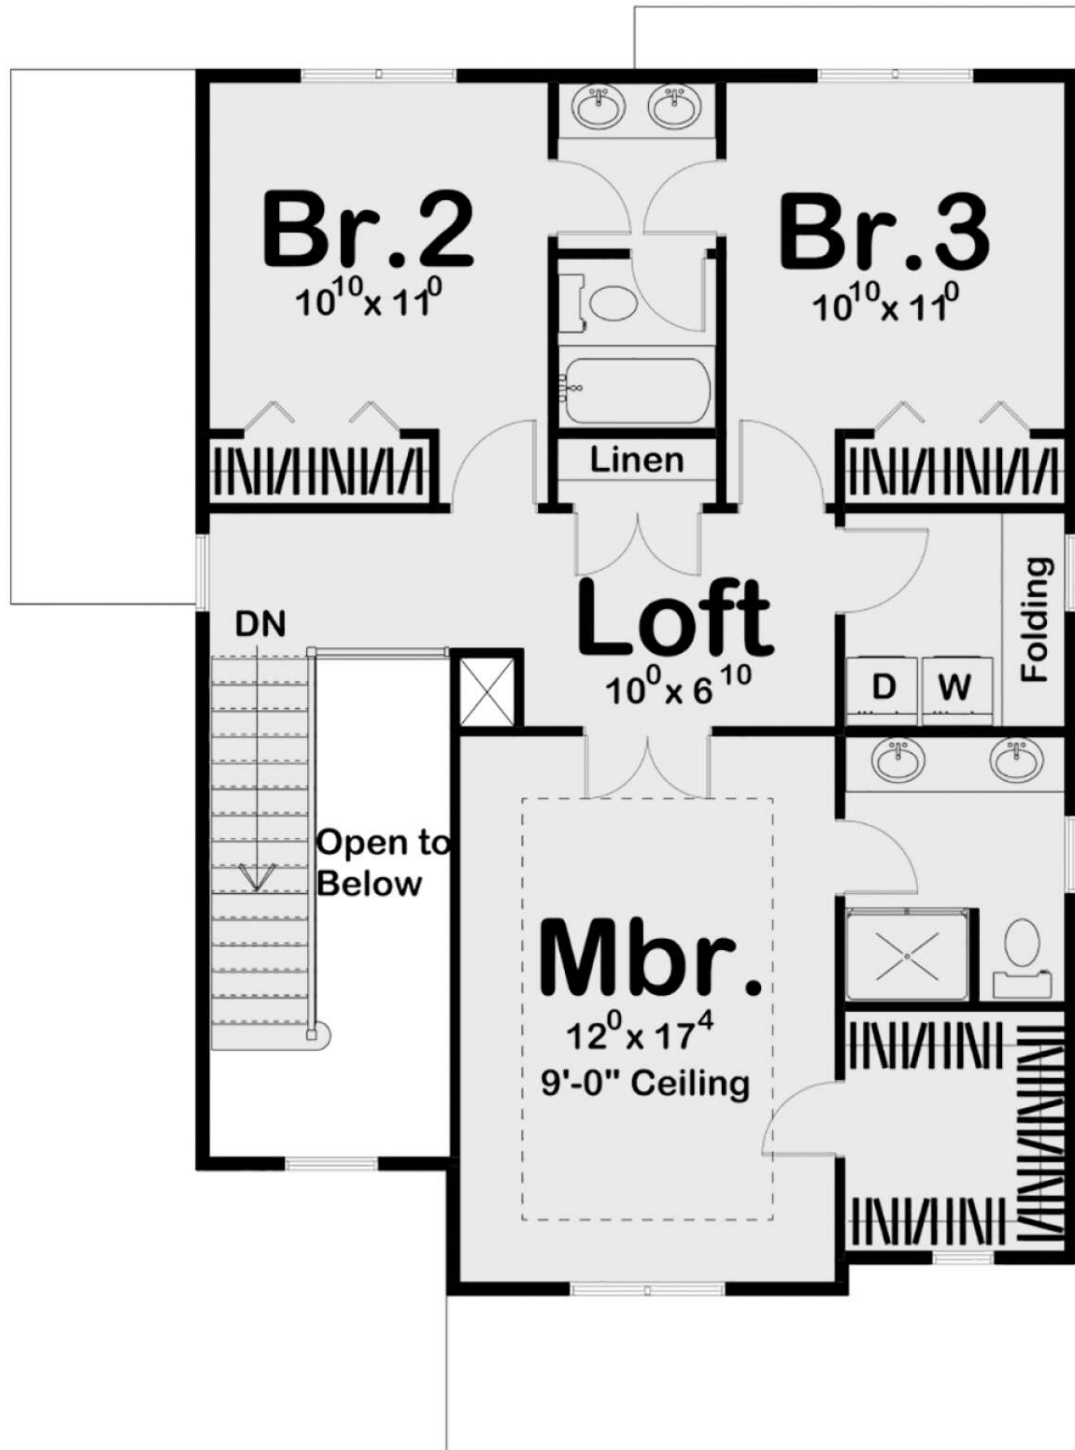

Hannah 2

Hannah 2

STORIES	2
CEILING HT.	9'
GARAGE SQ. FT.	432 sf.
BEDROOM #	3
BATH#	2.5
SQ. FT. FLOOR PLAN	1,783 sf.
SQ. FT. TOTAL	1,783 sf.

First Floor

Hannah 2

Second Floor

Betty Dawkins, Realtor & Marketing
Reliant Realty ERA Powered | Gallatin
Cell: (615) 519-0388
Office: (615) 859-7150
Email: bdawkins.reliant@gmail.com